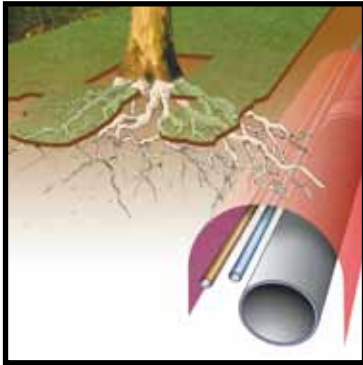

## Root<sup>®</sup> Commander (RC)

### RootCommander:

With its non-woven 360 g/m<sup>2</sup> cloth Root Commander is a partition of the heaviest type. Light and very flexible to use. RootCommander is suitable for any type of root and has for many years been an integral part in combating the unchecked growth of roots in many cities and towns.

RootCommander guarantees the highest quality in the field of non-woven partitions.

Partitions protect the infrastructure against root problems. They also protect roots from being pruned that is required if no partitions are installed. The minimum distance from a tree to a partition is 1.5 m (depending on the type of tree, please contact us). This on account of the fact that partitions do not guide roots but only stop them. In most cases partitions are only applied in a linear way, not around trees, or the distance to the tree should be so large that stability is guaranteed.