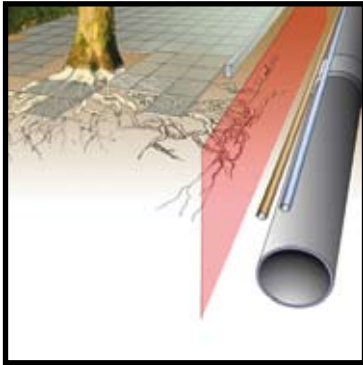

GREENMAX

RootBlock™

For the protection of:

- cables
- pipes
- sewers
- foundations
- road surfacing
- gardens, sports fields, parks and playgrounds
- ponds and pools
- and the trees themselves

RootBlock

The 1 or 2 mm thick RootBlock is a partition of the heavier type from our range (other thicknesses available on request). RootBlock is suitable for any type of root and soil and has for many years been an integral part in combating the unchecked growth of roots in many cities and towns.

The minimum distance from a tree to a partition is 1.5 m! (depending on the type of tree, please contact us). This on account of the fact that partitions do not guide roots but only stop them. In most cases partitions are only applied in a linear way, not around trees, or the distance to the tree should be so large that stability is guaranteed.